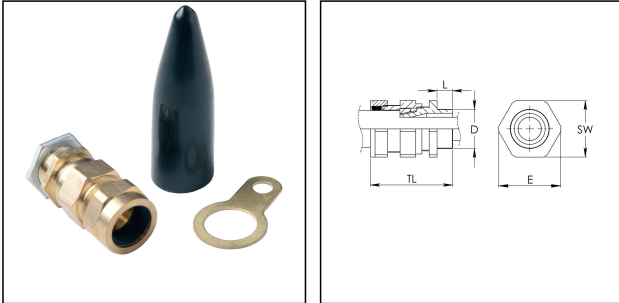

CW 25 Pack

Cable gland pack british standard BS 6121

Products may differ in size, colour and appearance to those shown. If you require further information or customisation, please contact us directly.

Material	Brass
Material shrouds	PVC
Temp. range min	-20 °C
Temp. range max	80 °C
Protection class	IP66
Thread type	M
Ø Connection thread D	25
Lead	1,5
Length screw-in thread L	10 mm
Ø cable diameter min	22 mm
Ø cable diameter max	26,5 mm
Ø cable below cable shield	-20 mm
Key width SW	35 mm
Collar diameter (E)	39 mm
Total length TL	54 mm
Surface	Bright
Order no. bright	50101675
Type	CW 25 Pack
Packing unit	2